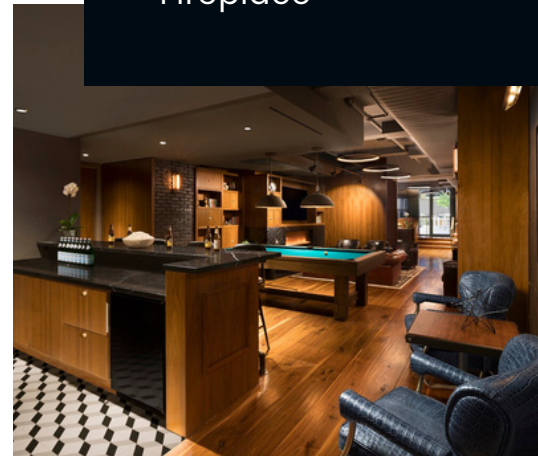

## FEATURES

- Private Terrace
- Conference Room
- Lounge
- Pool Table
- Wet Bar
- Fireplace

## ABOUT THE PROPERTY

Located in the iconic Helmsley building, this warm and inviting corporate amenity space features a conference room, lounge, and a beautiful outdoor terrace overlooking Grand Central Terminal.