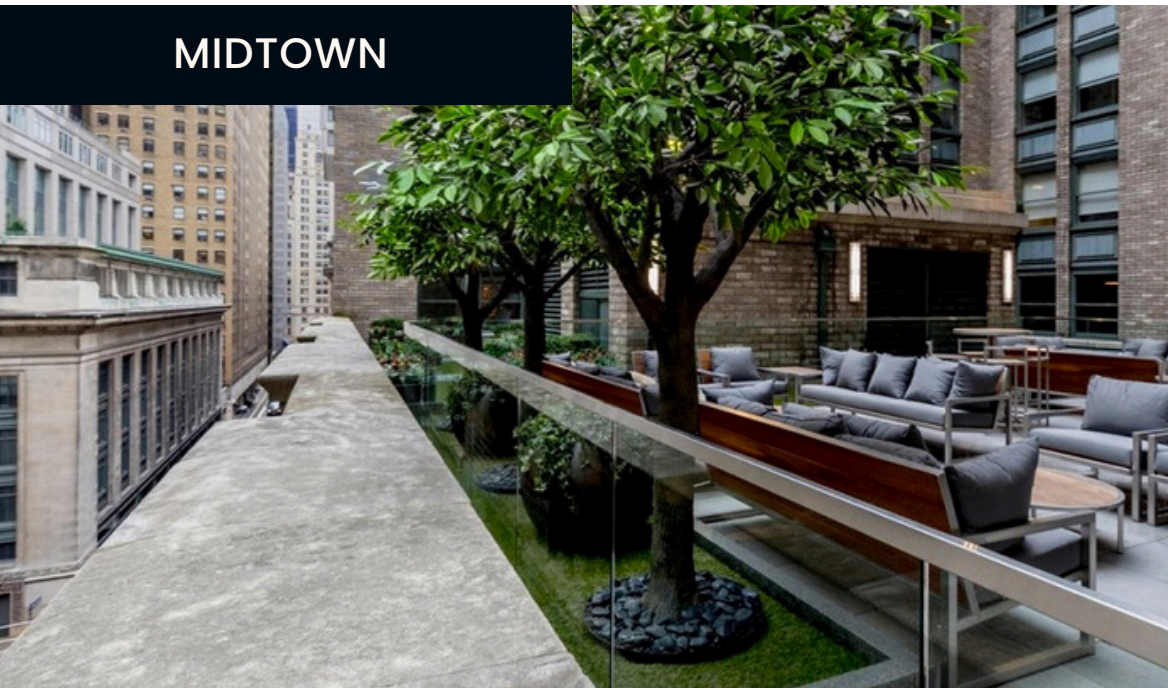

## FEATURES

- Private Terrace
- Conference Room
- Lounge
- Pool Table
- Wet Bar
- Fireplace

## ABOUT THE PROPERTY

Located in the iconic Helmsley building, this warm and inviting corporate amenity space features a conference room, lounge, and a beautiful outdoor terrace overlooking Grand Central Terminal.