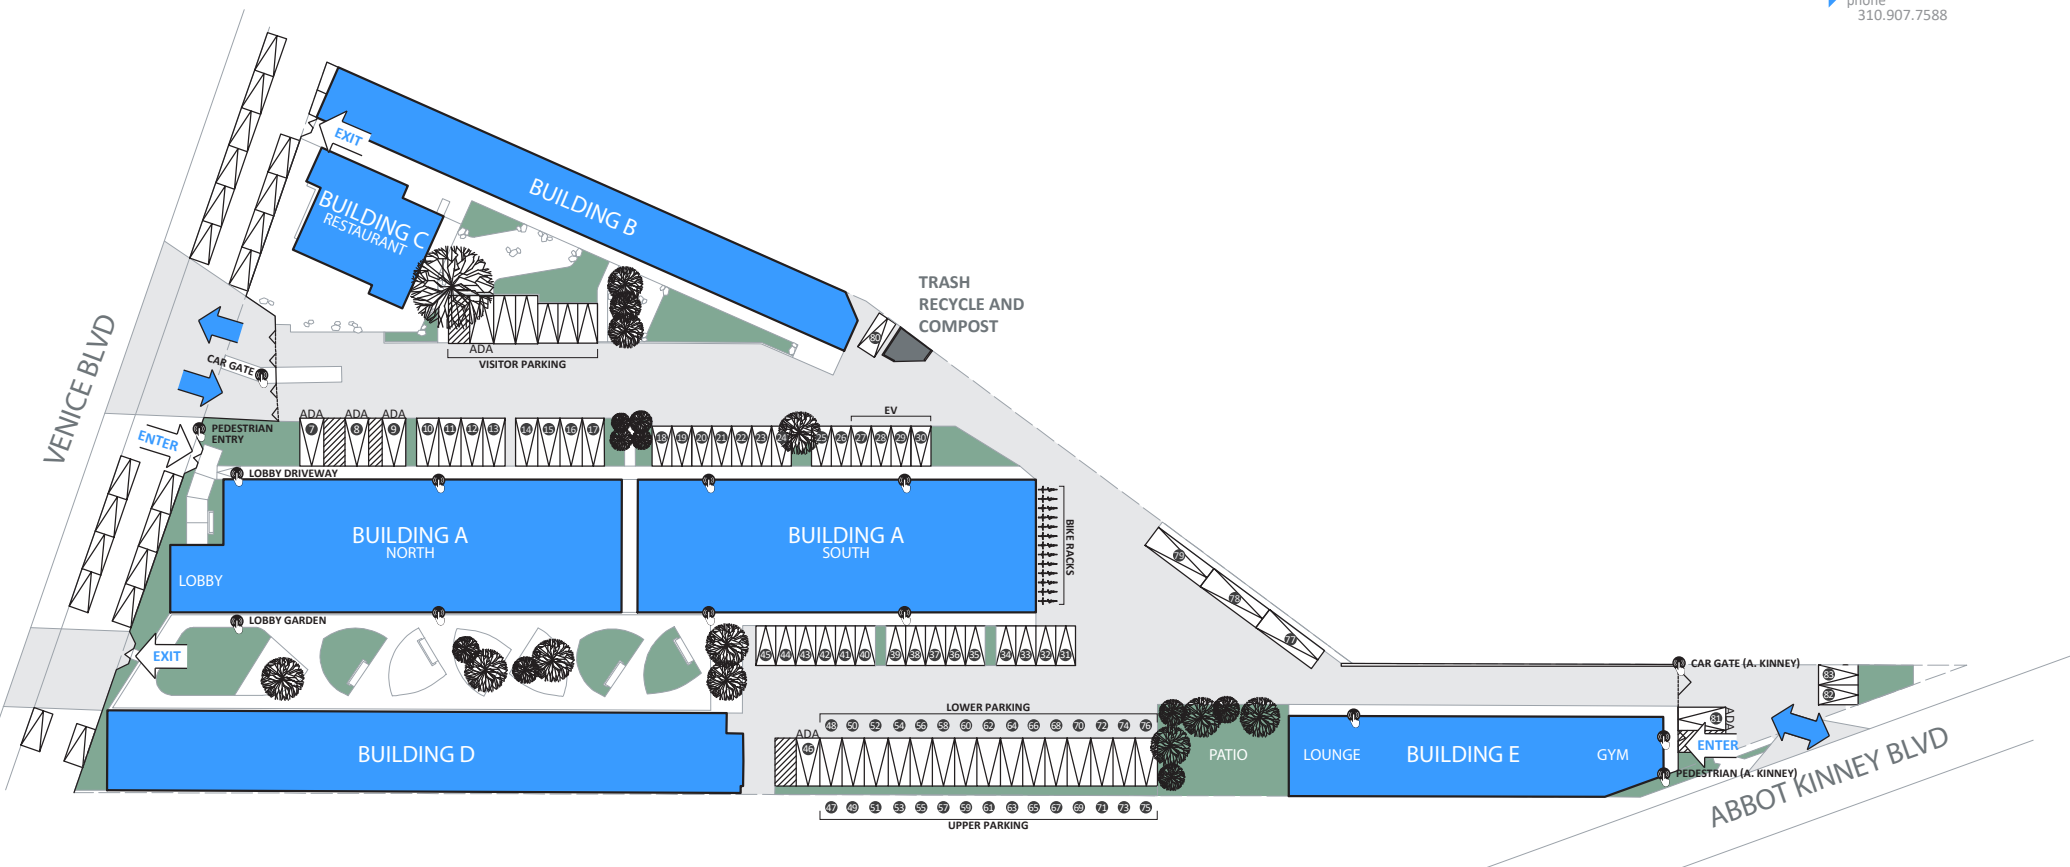

address
606 Venice Blvd.,
VENICE,
CA 90291
phone
310.907.7588

October 04th, 2024