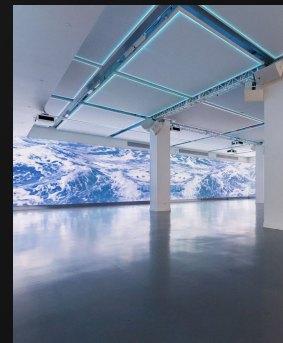

ABOUT

LAVAN
641
MIDTOWN NYC

LAVAN 641 MIDTOWN IS AN IMMACULATE, TRANSFORMATIVE, AND UNIQUE EVENT VENUE LOCATED IN THE CENTER OF MANHATTAN ON 42ND ST.

This high end event space was intentionally created to host the cities most innovate events including product launches, car events, fundraisers, galas, social events, seated dinners, award shows, bar/bat mitzvahs, weddings, private concerts, corporate meetings, conferences, experiential pop-ups, and more.

Lavan 641 is not just a beautiful white box space, the venue is fully equipped with a state-of the art projection mapping installation, LED lighting, advanced sound system, fully equipped catering kitchen, ample power throughout, wifi, branding opportunities, etc. These production ready features make Lavan 641 the perfect place to produce your next show-stopping event.