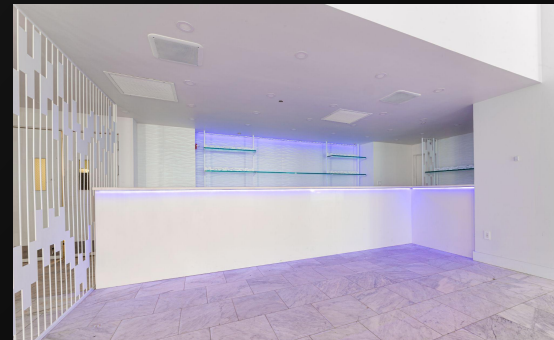

LAVAN

641

MIDTOWN NYC

BRAND DECK

Lavan 641 Midtown NYC

Event Space Overview

ABOUT

LAVAN
641
MIDTOWN NYC

Lavan 641 is not just a beautiful white box space, the venue is fully equipped with a state-of the art projection mapping installation, LED lighting, advanced sound system, fully equipped catering kitchen, ample power throughout, wifi, branding opportunities, etc. These production ready features make Lavan 641 the perfect place to produce your next show-stopping event.

PRIVATE PARTIES

CORPORATE MEETINGS

QUICK FACTS

LAVAN
641
MIDTOWN NYC

Overall Space

This immersive venue has built in state of the art sound and lighting systems, including 2,500 sqft of projection mapping. The venue is fully equipped with a catering kitchen, green room space, coat check room, production space and more.