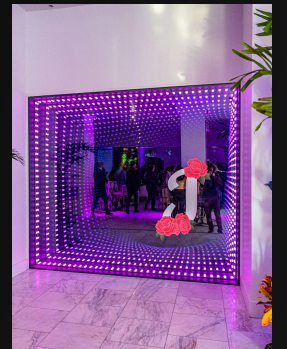

LAVAN

641

MIDTOWN NYC

BRAND DECK

Lavan 641 Midtown NYC

Event Space Overview

ABOUT

LAVAN
641
MIDTOWN NYC

LAVAN 641 MIDTOWN IS AN IMMACULATE, TRANSFORMATIVE, AND UNIQUE EVENT VENUE LOCATED IN THE CENTER OF MANHATTAN ON 42ND ST.

This high end event space was intentionally created to host the cities most innovate events including product launches, car events, fundraisers, galas, social events, seated dinners, award shows, bar/bat mitzvahs, weddings, private concerts, corporate meetings, conferences, experiential pop-ups, and more.

Lavan 641 is not just a beautiful white box space, the venue is fully equipped with a state-of the art projection mapping installation, LED lighting, advanced sound system, fully equipped catering kitchen, ample power throughout, wifi, branding opportunities, etc. These production ready features make Lavan 641 the perfect place to produce your next show-stopping event.