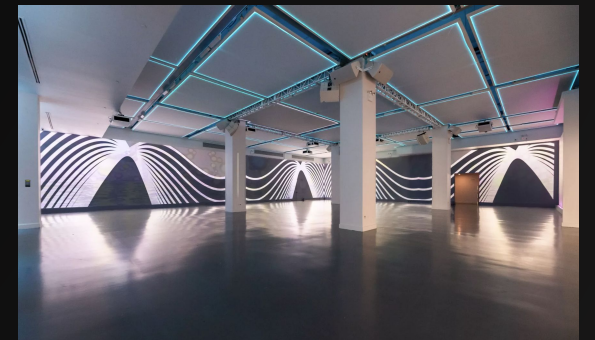

LAVAN

641

MIDTOWN NYC

BRAND DECK

Lavan 641 Midtown NYC

Event Space Overview

ABOUT

LAVAN
641
MIDTOWN NYC

LAVAN 641 MIDTOWN IS AN IMMACULATE, TRANSFORMATIVE, AND UNIQUE EVENT VENUE LOCATED IN THE CENTER OF MANHATTAN ON 42ND ST.

This high end event space was intentionally created to host the cities most innovate events including product launches, car events, fundraisers, galas, social events, seated dinners, award shows, bar/bat mitzvahs, weddings, private concerts, corporate meetings, conferences, experiential pop-ups, and more.

Lavan 641 is not just a beautiful white box space, the venue is fully equipped with a state-of the art projection mapping installation, LED lighting, advanced sound system, fully equipped catering kitchen, ample power throughout, wifi, branding opportunities, etc. These production ready features make Lavan 641 the perfect place to produce your next show-stopping event.

PRIVATE PARTIES

CORPORATE MEETINGS

QUICK FACTS

LAVAN
641
MIDTOWN NYC

Overall Space

This immersive venue has built in state of the art sound and lighting systems, including 2,500 sqft of projection mapping. The venue is fully equipped with a catering kitchen, green room space, coat check room, production space and more.