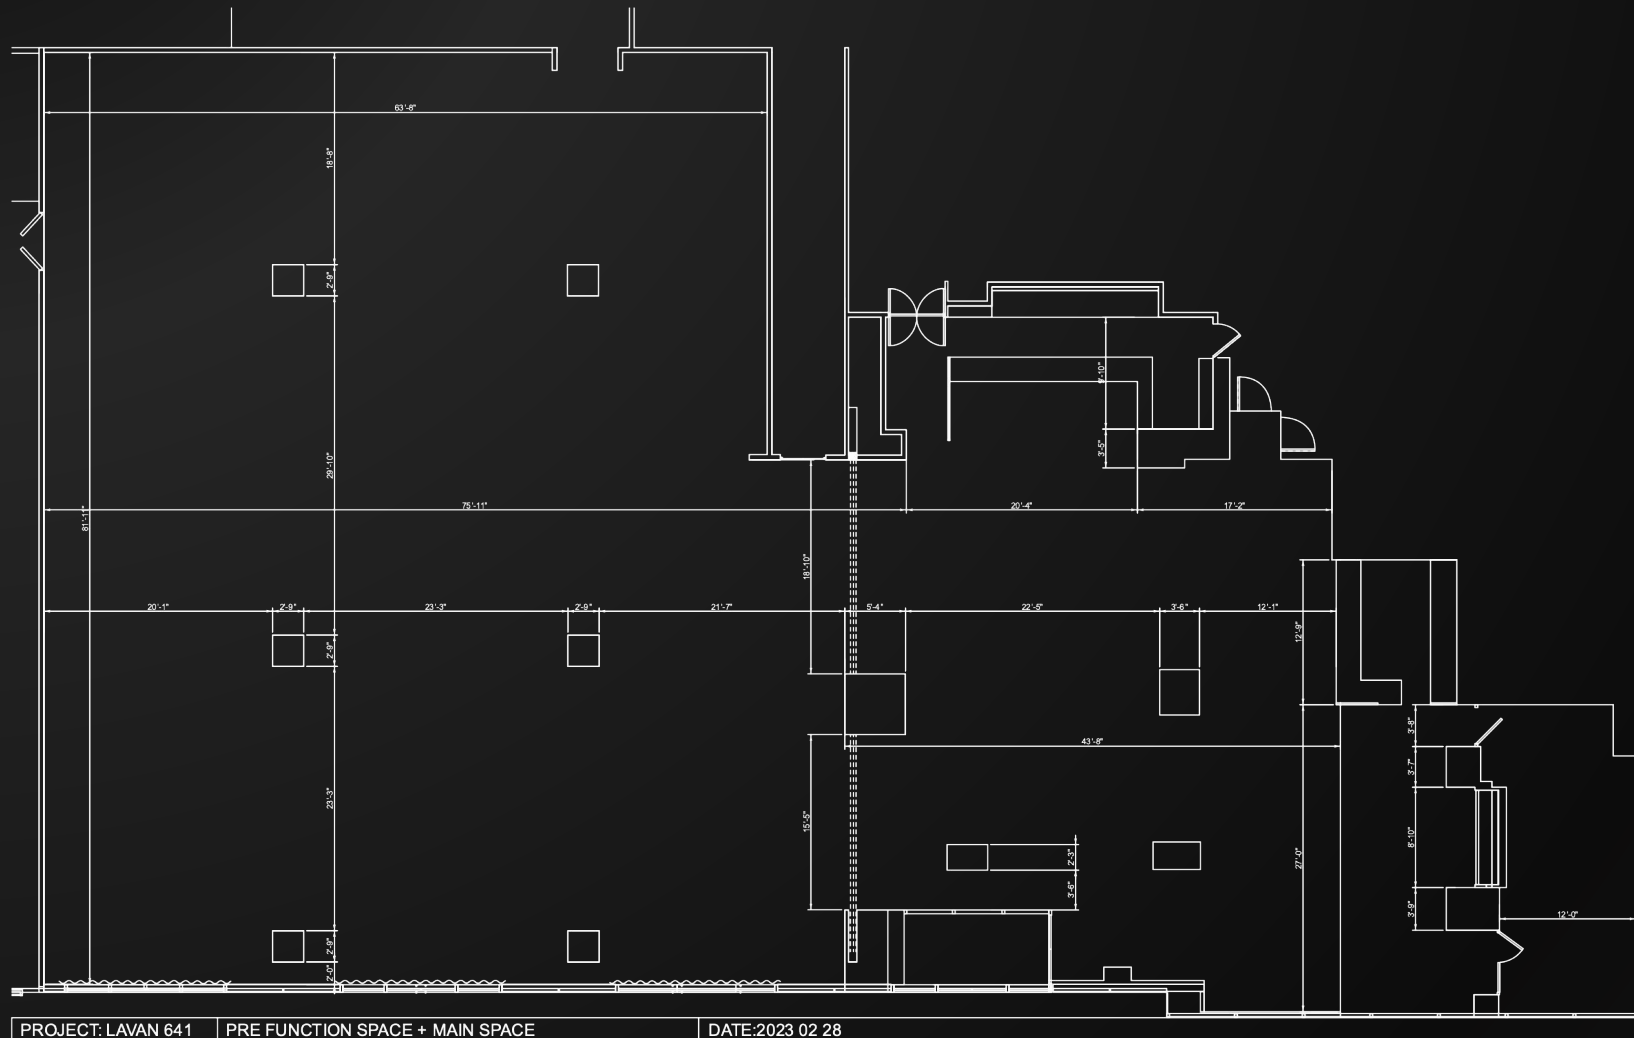

FLOOR PLANS

[DOWNLOAD FLOOR PLANS](#)

[DOWNLOAD DWG FILE](#)