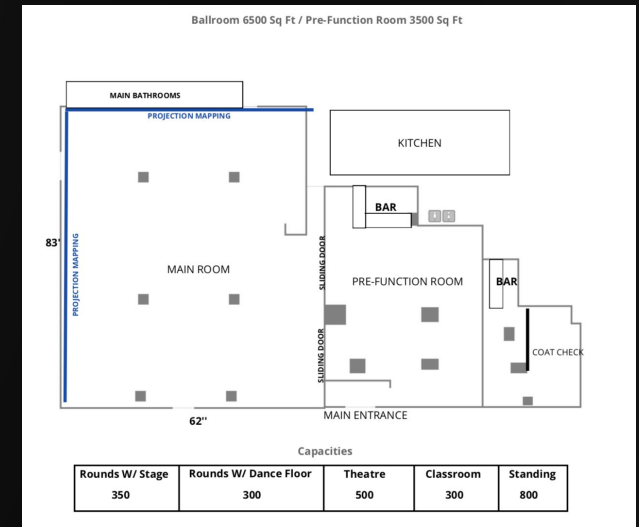

LAVAN

641

MIDTOWN NYC

BRAND DECK

Lavan 641 Midtown NYC

Event Space Overview

ABOUT

LAVAN
641
MIDTOWN NYC

FLOOR PLANS

[DOWNLOAD FLOOR PLANS](#)

[DOWNLOAD DWG FILE](#)

PRE FUNCTION ROOM

LAVAN
641
MIDTOWN NYC

MAIN EVENT SPACE

LAVAN
641
MIDTOWN NYC

PRODUCT LAUNCHES

PRIVATE PARTIES

CORPORATE MEETINGS

QUICK FACTS

LAVAN
641
MIDTOWN NYC

Overall Space

This immersive venue has built in state of the art sound and lighting systems, including 2,500 sqft of projection mapping. The venue is fully equipped with a catering kitchen, green room space, coat check room, production space and more.