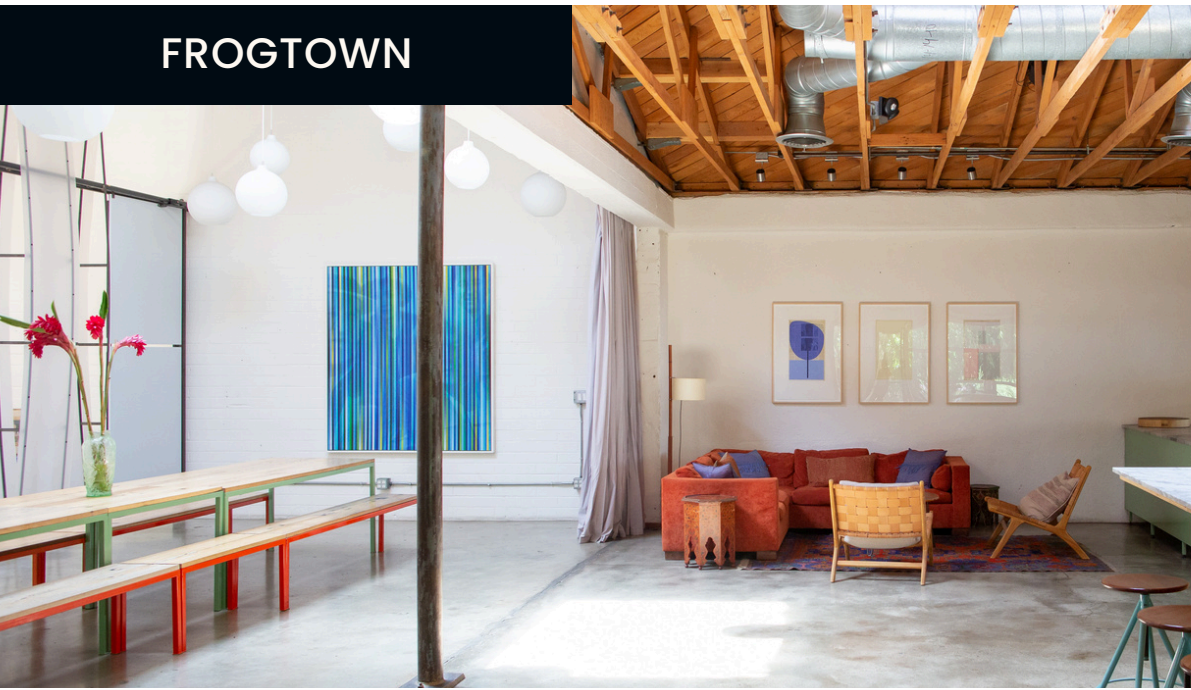

ELYSIAN LA

2806 Clearwater Street, Los Angeles, CA 90039

FROGTOWN

FEATURES

- Commercial Kitchen and Bar
- Indoor/Outdoor Entertainment and Creative Space
- Lush Garden
- WiFi Included

ABOUT THE PROPERTY

Tucked away in a quiet pocket of Los Angeles, Elysian LA is an intimate venue where culinary artistry and creativity come together. With a beautiful interior, a commercial kitchen, and a lush garden, this hidden gem is perfect for private dining experiences, brand activations, and food-focused productions. Offering a seamless blend of industrial charm and lush outdoor space, Elysian LA provides an exclusive setting for unforgettable gatherings.

Best used for: Private Seated Dinners, Receptions, Networking, Photography, Editorial & Lifestyle Productions, Brand Activations

CAPACITY	100
SQUARE FEET	6,500
CEILING HEIGHT	N/A
STARTING PRICE	Inquire For Pricing