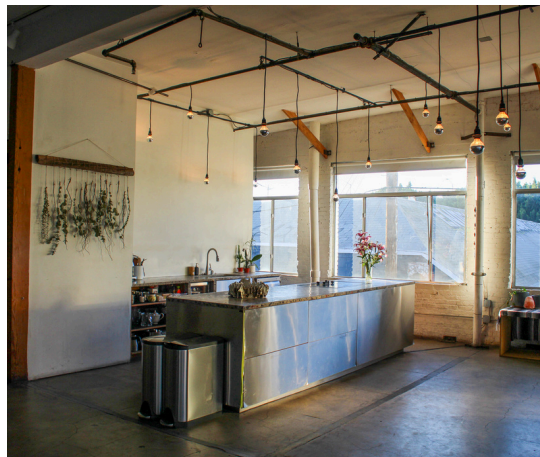

LINT

418 Venice Blvd., 2nd Floor
Los Angeles, CA 90015

DOWNTOWN

FEATURES

- 2 Studio Spaces
- Close to the LA Convention Center
- Full Kitchen
- Projector

ABOUT THE PROPERTY

Just steps from LA Live and Crypto.com Arena, LINT Studios is a boutique production house and creative studio offering two versatile spaces for bold and beautiful events. With warehouse character and modern conveniences, it's a flexible venue for brands, creatives, and communities alike.

Studio A:

3,000 sq. ft. loft with 14-ft ceilings, natural light, and skyline views. Includes kitchen, breakout space, two restrooms, and tech amenities.

Best used for: Off-sites, Retreats, Production/Film, Live Performances, Pop-ups, Screenings, Brand Activations

Studio B (Available as Add-On):

630 sq. ft. soundproof black box—ideal for podcasting, screenings, or a private green room.

Best used for: Podcasting, Photoshoots, Breakout or Green Room

CAPACITY

Studio A: 250
Studio B: 40