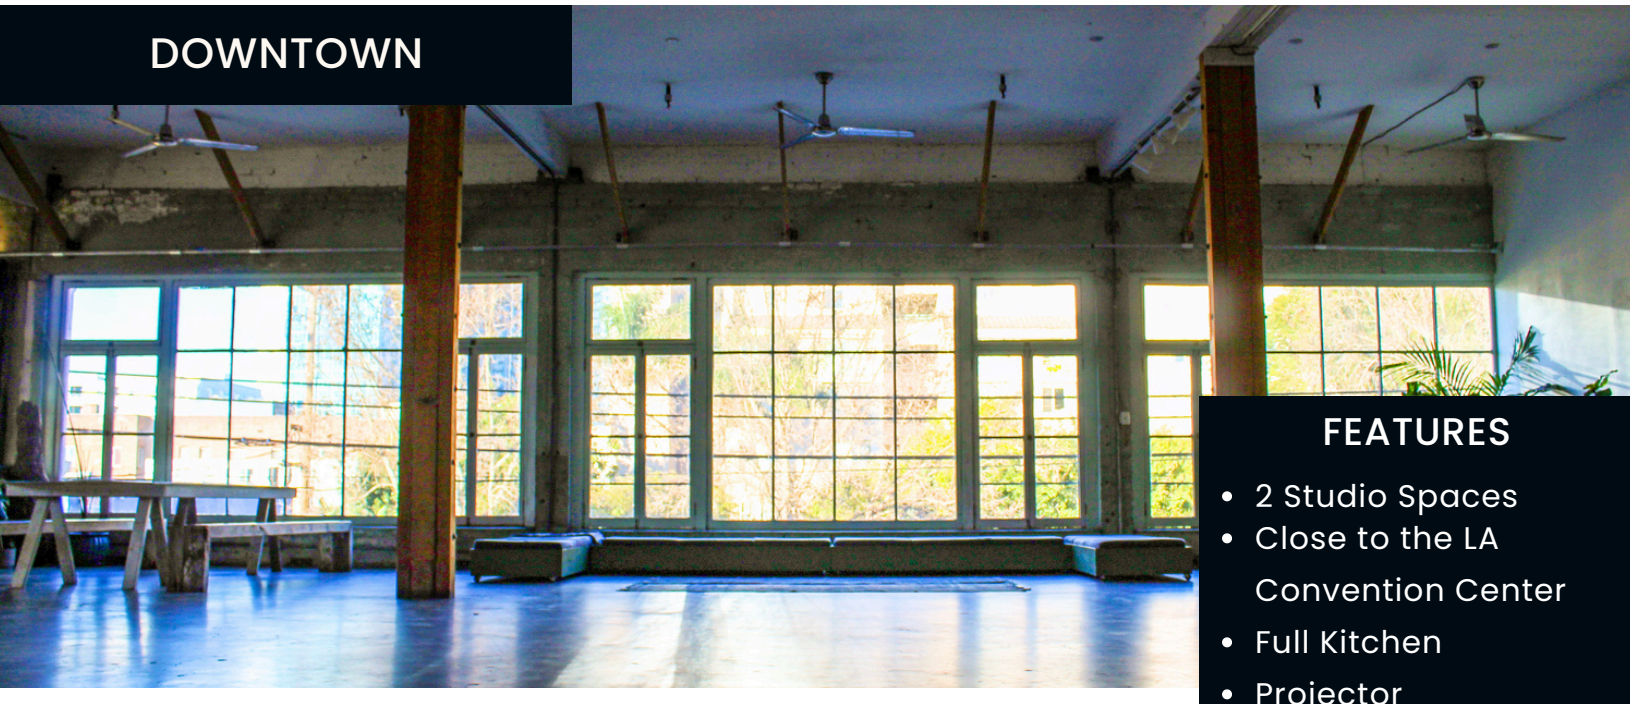

LINT

418 Venice Blvd., 2nd Floor
Los Angeles, CA 90015

DOWNTOWN

FEATURES

- 2 Studio Spaces
- Close to the LA Convention Center
- Full Kitchen
- Projector

ABOUT THE PROPERTY

Just steps from LA Live and Crypto.com Arena, LINT Studios is a boutique production house and creative studio offering two versatile spaces for bold and beautiful events. With warehouse character and modern conveniences, it's a flexible venue for brands, creatives, and communities alike.

Studio A:

3,000 sq. ft. loft with 14-ft ceilings, natural light, and skyline views. Includes kitchen, breakout space, two restrooms, and tech amenities.

Best used for: Off-sites, Retreats, Production/Film, Live Performances, Pop-ups, Screenings, Brand Activations

Studio B (Available as Add-On):

630 sq. ft. soundproof black box—ideal for podcasting, screenings, or a private green room.

Best used for: Podcasting, Photoshoots, Breakout or Green Room

CAPACITY

Studio A: 250
Studio B: 40

SQUARE FEET

Studio A: 3000sq ft
Studio B: 650sq ft

CEILING HEIGHT

14'

STARTING PRICE

Studio A: starting at \$6500
Studio B: starting at \$1750