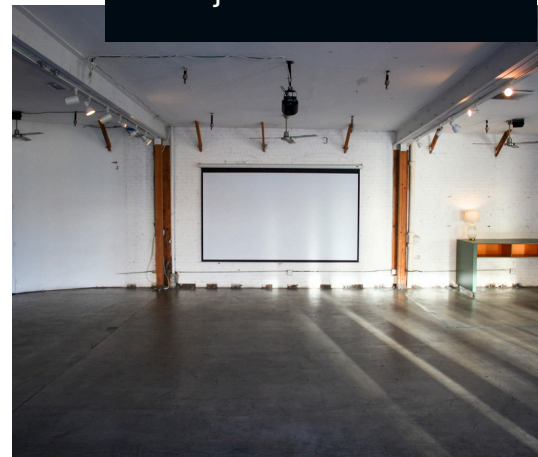

LINT

418 Venice Blvd., 2nd Floor
Los Angeles, CA 90015

DOWNTOWN

FEATURES

- 2 Studio Spaces
- Close to the LA Convention Center
- Full Kitchen
- Projector

ABOUT THE PROPERTY

Just steps from LA Live and Crypto.com Arena, LINT Studios is a boutique production house and creative studio offering two versatile spaces for bold and beautiful events. With warehouse character and modern conveniences, it's a flexible venue for brands, creatives, and communities alike.

Studio A:

3,000 sq. ft. loft with 14-ft ceilings, natural light, and skyline views. Includes kitchen, breakout space, two restrooms, and tech amenities.

Best used for: Off-sites, Retreats, Production/Film, Live Performances, Pop-ups, Screenings, Brand Activations

Studio B (Available as Add-On):

630 sq. ft. soundproof black box—ideal for podcasting, screenings, or a private green room.

Best used for: Podcasting, Photoshoots, Breakout or Green Room

CAPACITY

Studio A: 250
Studio B: 40

SQUARE FEET

Studio A: 3000sq ft
Studio B: 650sq ft

CEILING HEIGHT

14'

STARTING PRICE

Studio A: starting at \$6500
Studio B: starting at \$1750