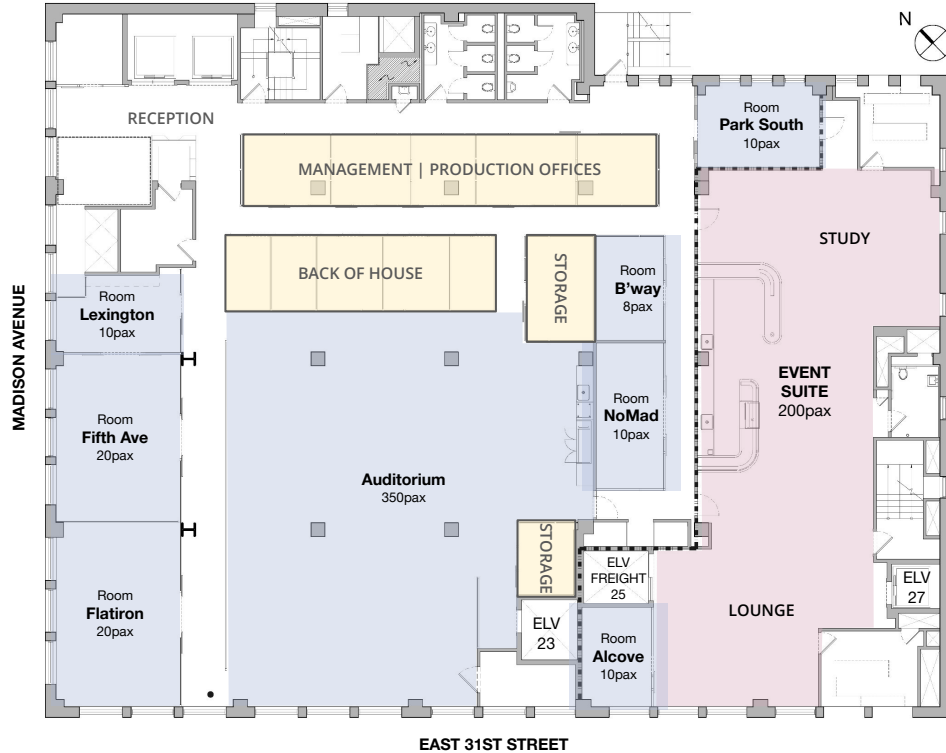

Audio *Visual.*

Available For Your Event Booking

- Live stream capabilities
- On-site technical support
- Zoom Room
- Audio mixing
- Wireless multi-color lighting
- JBL house sound system

- LX-WX50 Pro Series DLP Projector
- EM 100 G3 Audio Receiver
- Schure E 835 Wireless Microphone
- Schure Lavalier Microphone
- S1 Pro Multi-Position PA System
- 60 X 80 Screen with Tripod Stand

Floorplan & Specifications

	AREA (SQ FT)	THEATER	CLASSROOM	STANDING	ROUNDS	U-SHAPE	CABARET
Event Suite	3000	100	60	200	60	40	70
Auditorium	5000	250	170	350	150	X	170
Fifth Ave	550	n/a	n/a	20	n/a	n/a	n/a
Lexington	200	n/a	n/a	10	n/a	n/a	n/a
Flatiron	550	n/a	n/a	20	n/a	n/a	n/a
Park South	300	n/a	n/a	10	n/a	n/a	n/a
NoMad	350	n/a	n/a	10	n/a	n/a	n/a
Madison	100	n/a	n/a	4	n/a	n/a	n/a