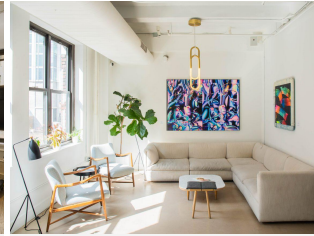

Meeting Room
Alcove

CAPACITY | 8-15 people
AREA SQ FT | 250 sq. ft.

1 hour minimum
$120 per hour