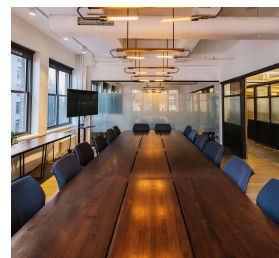

The Space	03
Meeting Rooms	04
Planning & Production	05
Catering	06
Audio Visual	07
Floor Plan	08
Hotel Partners	09
Gallery	10

MEETING & EVENT SPACE

The Space.

Full-service event planning and production for client's seeking an elevated meeting experience, we coordinate catering, staffing and audio visual rentals.

Meeting *Spaces.*

Sun-drenched meeting rooms on Madison Avenue.
Full-service hospitality, award-winning thoughtful design spaces.

Meeting Room
Fifth Ave

CAPACITY | 16-20 people
AREA SQ FT | 550 sq. ft.

1 hour minimum
\$320 per hour