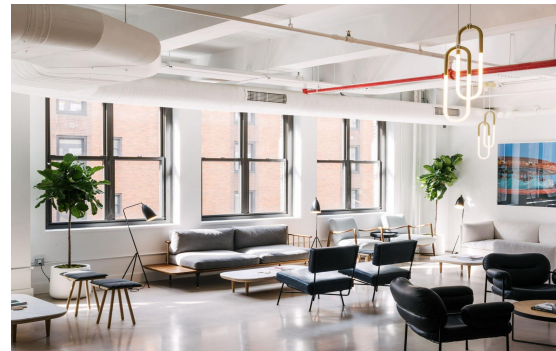

MEETING & EVENT SPACE

The Space.

Full-service event planning and production for client's seeking an elevated meeting experience, we coordinate catering, staffing and audio visual rentals.