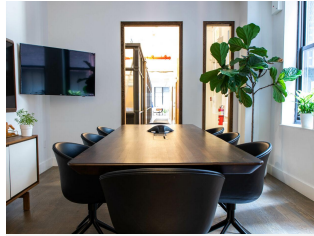

Meeting Room
Park South

CAPACITY | 8-10 people
AREA SQ FT | 300 sq. ft.

1 hour minimum
$130 per hour