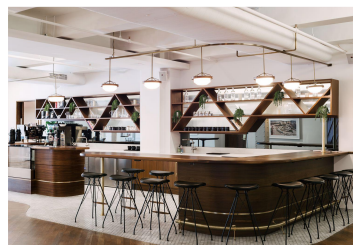

Meeting *Spaces.*

Sun-drenched meeting rooms on Madison Avenue.
Full-service hospitality, award-winning thoughtful design spaces.

Meeting Room
Fifth Ave

CAPACITY | 16-20 people
AREA SQ FT | 550 sq. ft.

1 hour minimum
\$320 per hour