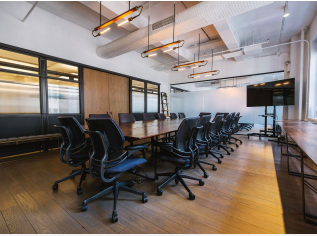

The Space	03
Meeting Rooms	04
Planning & Production	05
Catering	06
Audio Visual	07
Floor Plan	08
Hotel Partners	09
Gallery	10

MEETING & EVENT SPACE

The Space.

Full-service event planning and production for client's seeking an elevated meeting experience, we coordinate catering, staffing and audio visual rentals.

Meeting *Spaces.*

Sun-drenched meeting rooms on Madison Avenue.
Full-service hospitality, award-winning thoughtful design spaces.

Meeting Room
Fifth Ave

CAPACITY | 16-20 people
AREA SQ FT | 550 sq. ft.

1 hour minimum
\$320 per hour