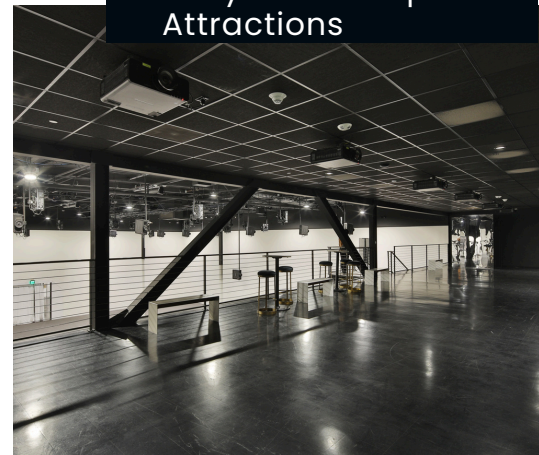

6400 SUNSET

6400 Sunset Blvd, Los Angeles, CA 90028

HOLLYWOOD

FEATURES

- 50,000 sq. ft. Across Two Floors
- Exhibition Space, Café, Gallery, & VIP Rooms
- 18,650 sq. ft. of Prominent Signage
- Proximity to Hollywood's Top Attractions

ABOUT THE PROPERTY

Experience 6400 Sunset Boulevard, a premier event and retail destination in the heart of Hollywood. Formerly home to the legendary Amoeba Music and host to immersive exhibitions like Van Gogh. Surrounded by top entertainment giants like Netflix, Viacom, and KTLA Studios, and moments from iconic landmarks such as the Oscars, Walk of Fame, and Pantages Theatre, it stands at the center of LA's dynamic creative and cultural scene.

Best used for: Brand Activations, Entertainment & Media Showrooms, Immersive Exhibits, Film and TV, Pop-Ups

CAPACITY	450
SQUARE FEET	50,000
CEILING HEIGHT	12'-30'
STARTING PRICE	Inquire For Pricing

BLACE
NEW YORK & LOS ANGELES