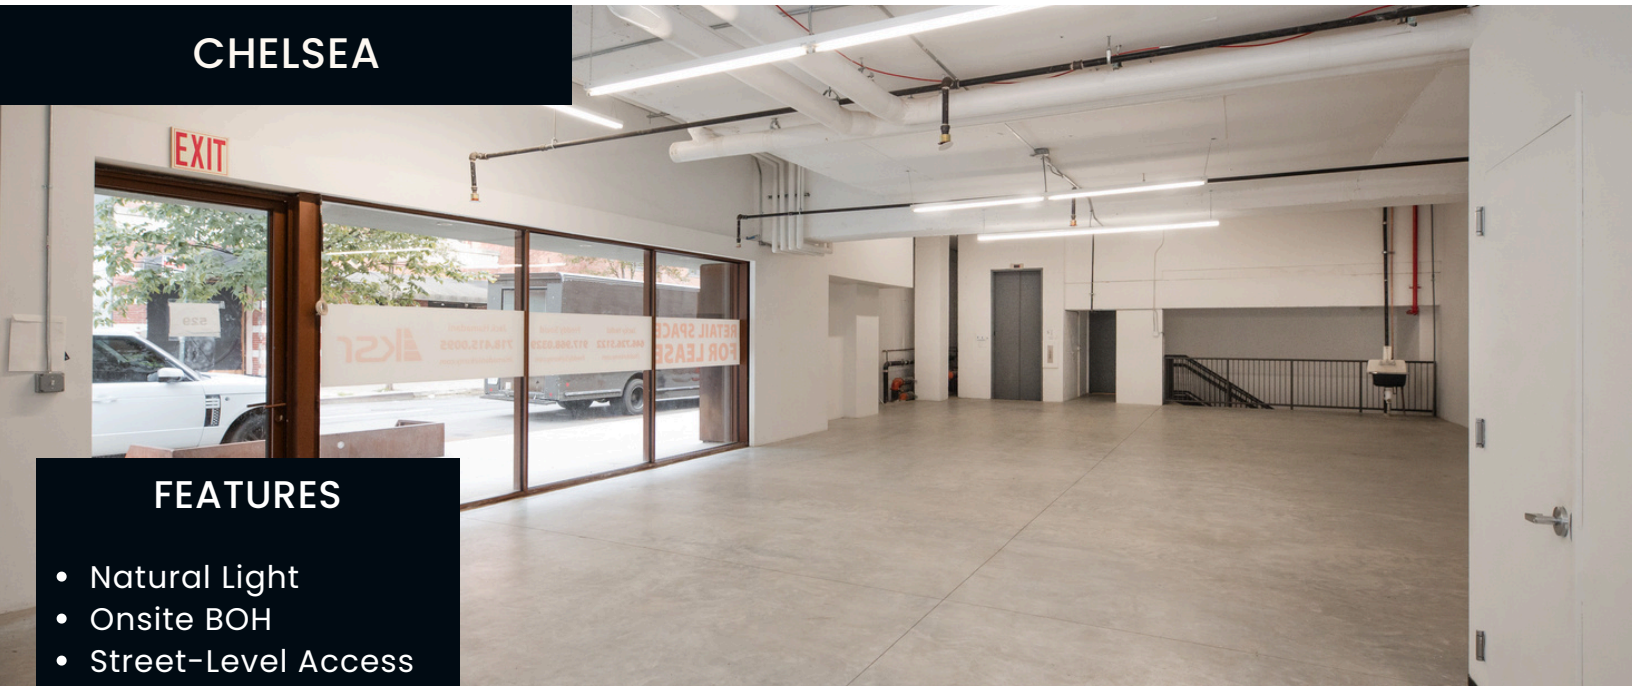

527 WEST 27TH STREET

527 W 27th St, New York, NY 10001

CHELSEA

- FEATURES**
- Natural Light
 - Onsite BOH
 - Street-Level Access
 - ADA Accessible

ABOUT THE PROPERTY

Situated at the base of Jardim, a luxury condominium by renowned architect Isay Weinfeld, this Chelsea venue blends elegance with versatility. Featuring a private elevator and storefront panels that fully open to 27th Street, the space invites both creativity and comfort.

Best used for: Social Celebrations, Art Exhibits, Brand Activations, Product Launches, Corporate Dinner/Social, Press Events

CAPACITY	75
SQUARE FEET	4,600
CEILING HEIGHT	12-20FT
STARTING PRICE	\$7,000